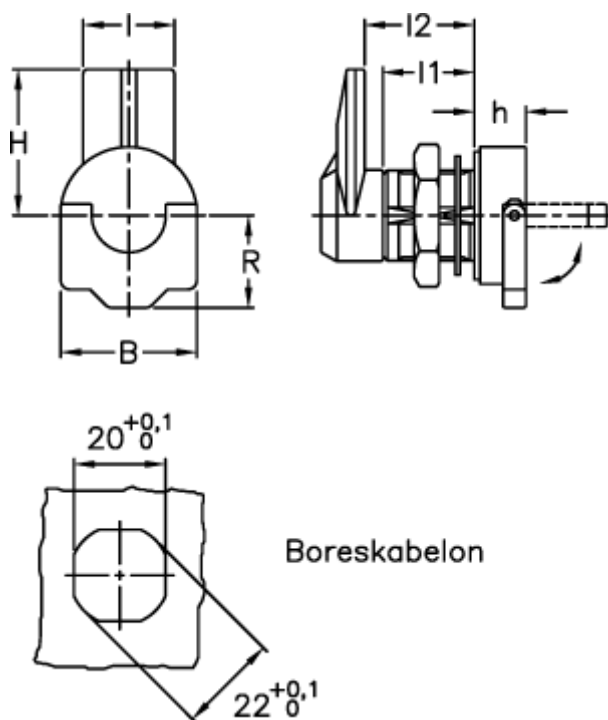

Article number: 2310421245

Description: E+G Latch w/fold-away key
CMT.32-24 AE-V0

Measures

B = 30

H = 32

h = 11

l = 20

l1 = 20

l2 = 24

R = 20